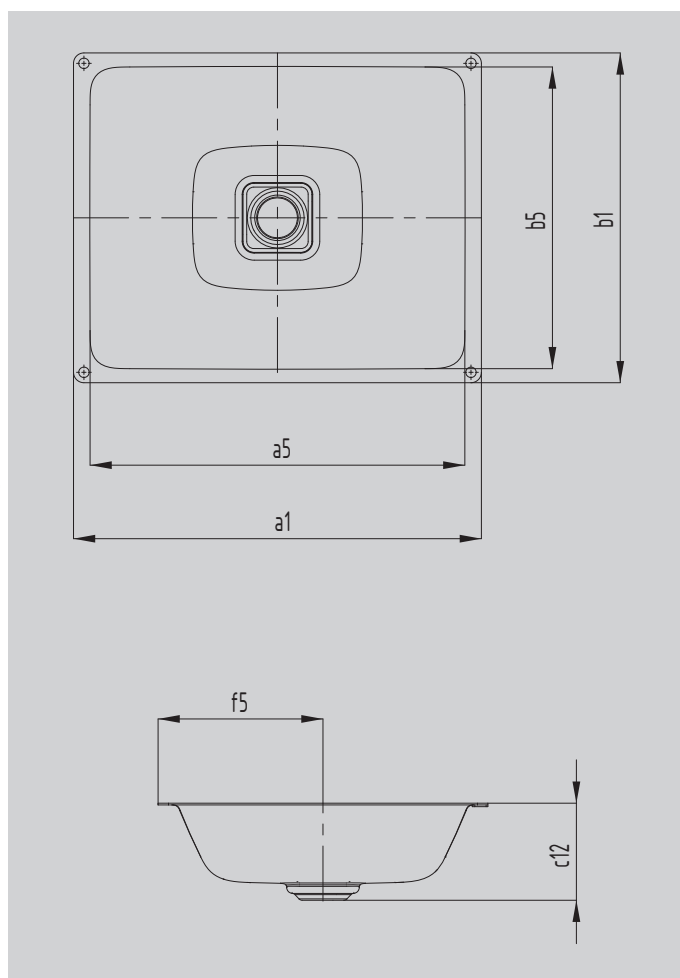

CONO UNDERCOUNTER WASHBASIN

- washbasin with premium character exudes elegance and harmony
- optimally integrated enamelled waste accentuates the underlying geometry of the washbasin
- perfectly complements the CONO range

Similar illustration

Model		3078
External length	a_1	470 mm
Internal length	a_5	432 mm
External width	b_1	381 mm
Internal width	b_5	348 mm
Distance basin surface to bottom edge of waste hole	c_{12}	112 mm
Distance rear edge to centre of waste hole	f_5	191 mm
Net weight		5 kg